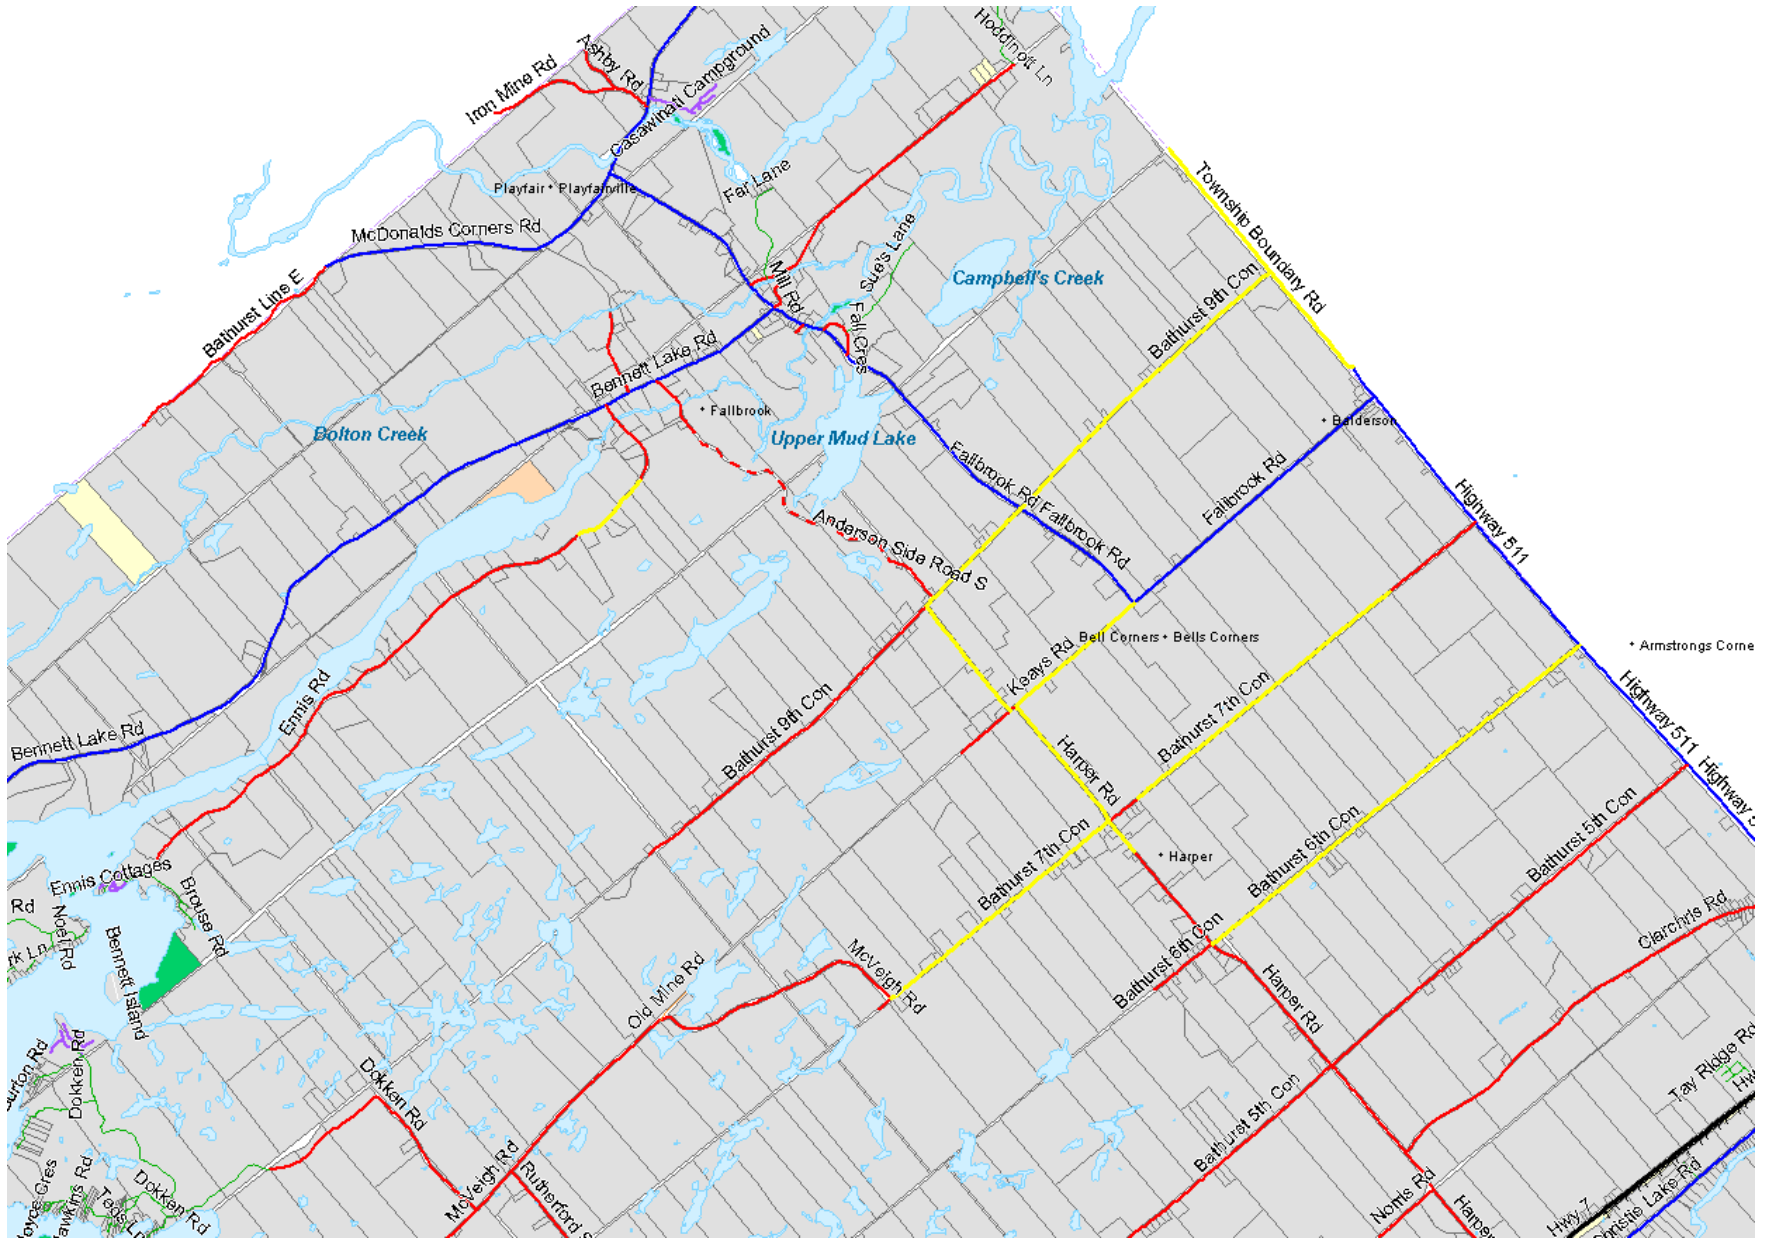

Tay Valley Township – 2026 Spray Locations Maps (Yellow Line Marks Approximate Spray Location)

Tay Valley Township – 2026 Spray Locations Maps (Yellow Line Marks Approximate Spray Location)

Tay Valley Township – 2026 Spray Locations Maps
(Yellow Line Marks Approximate Spray Location)