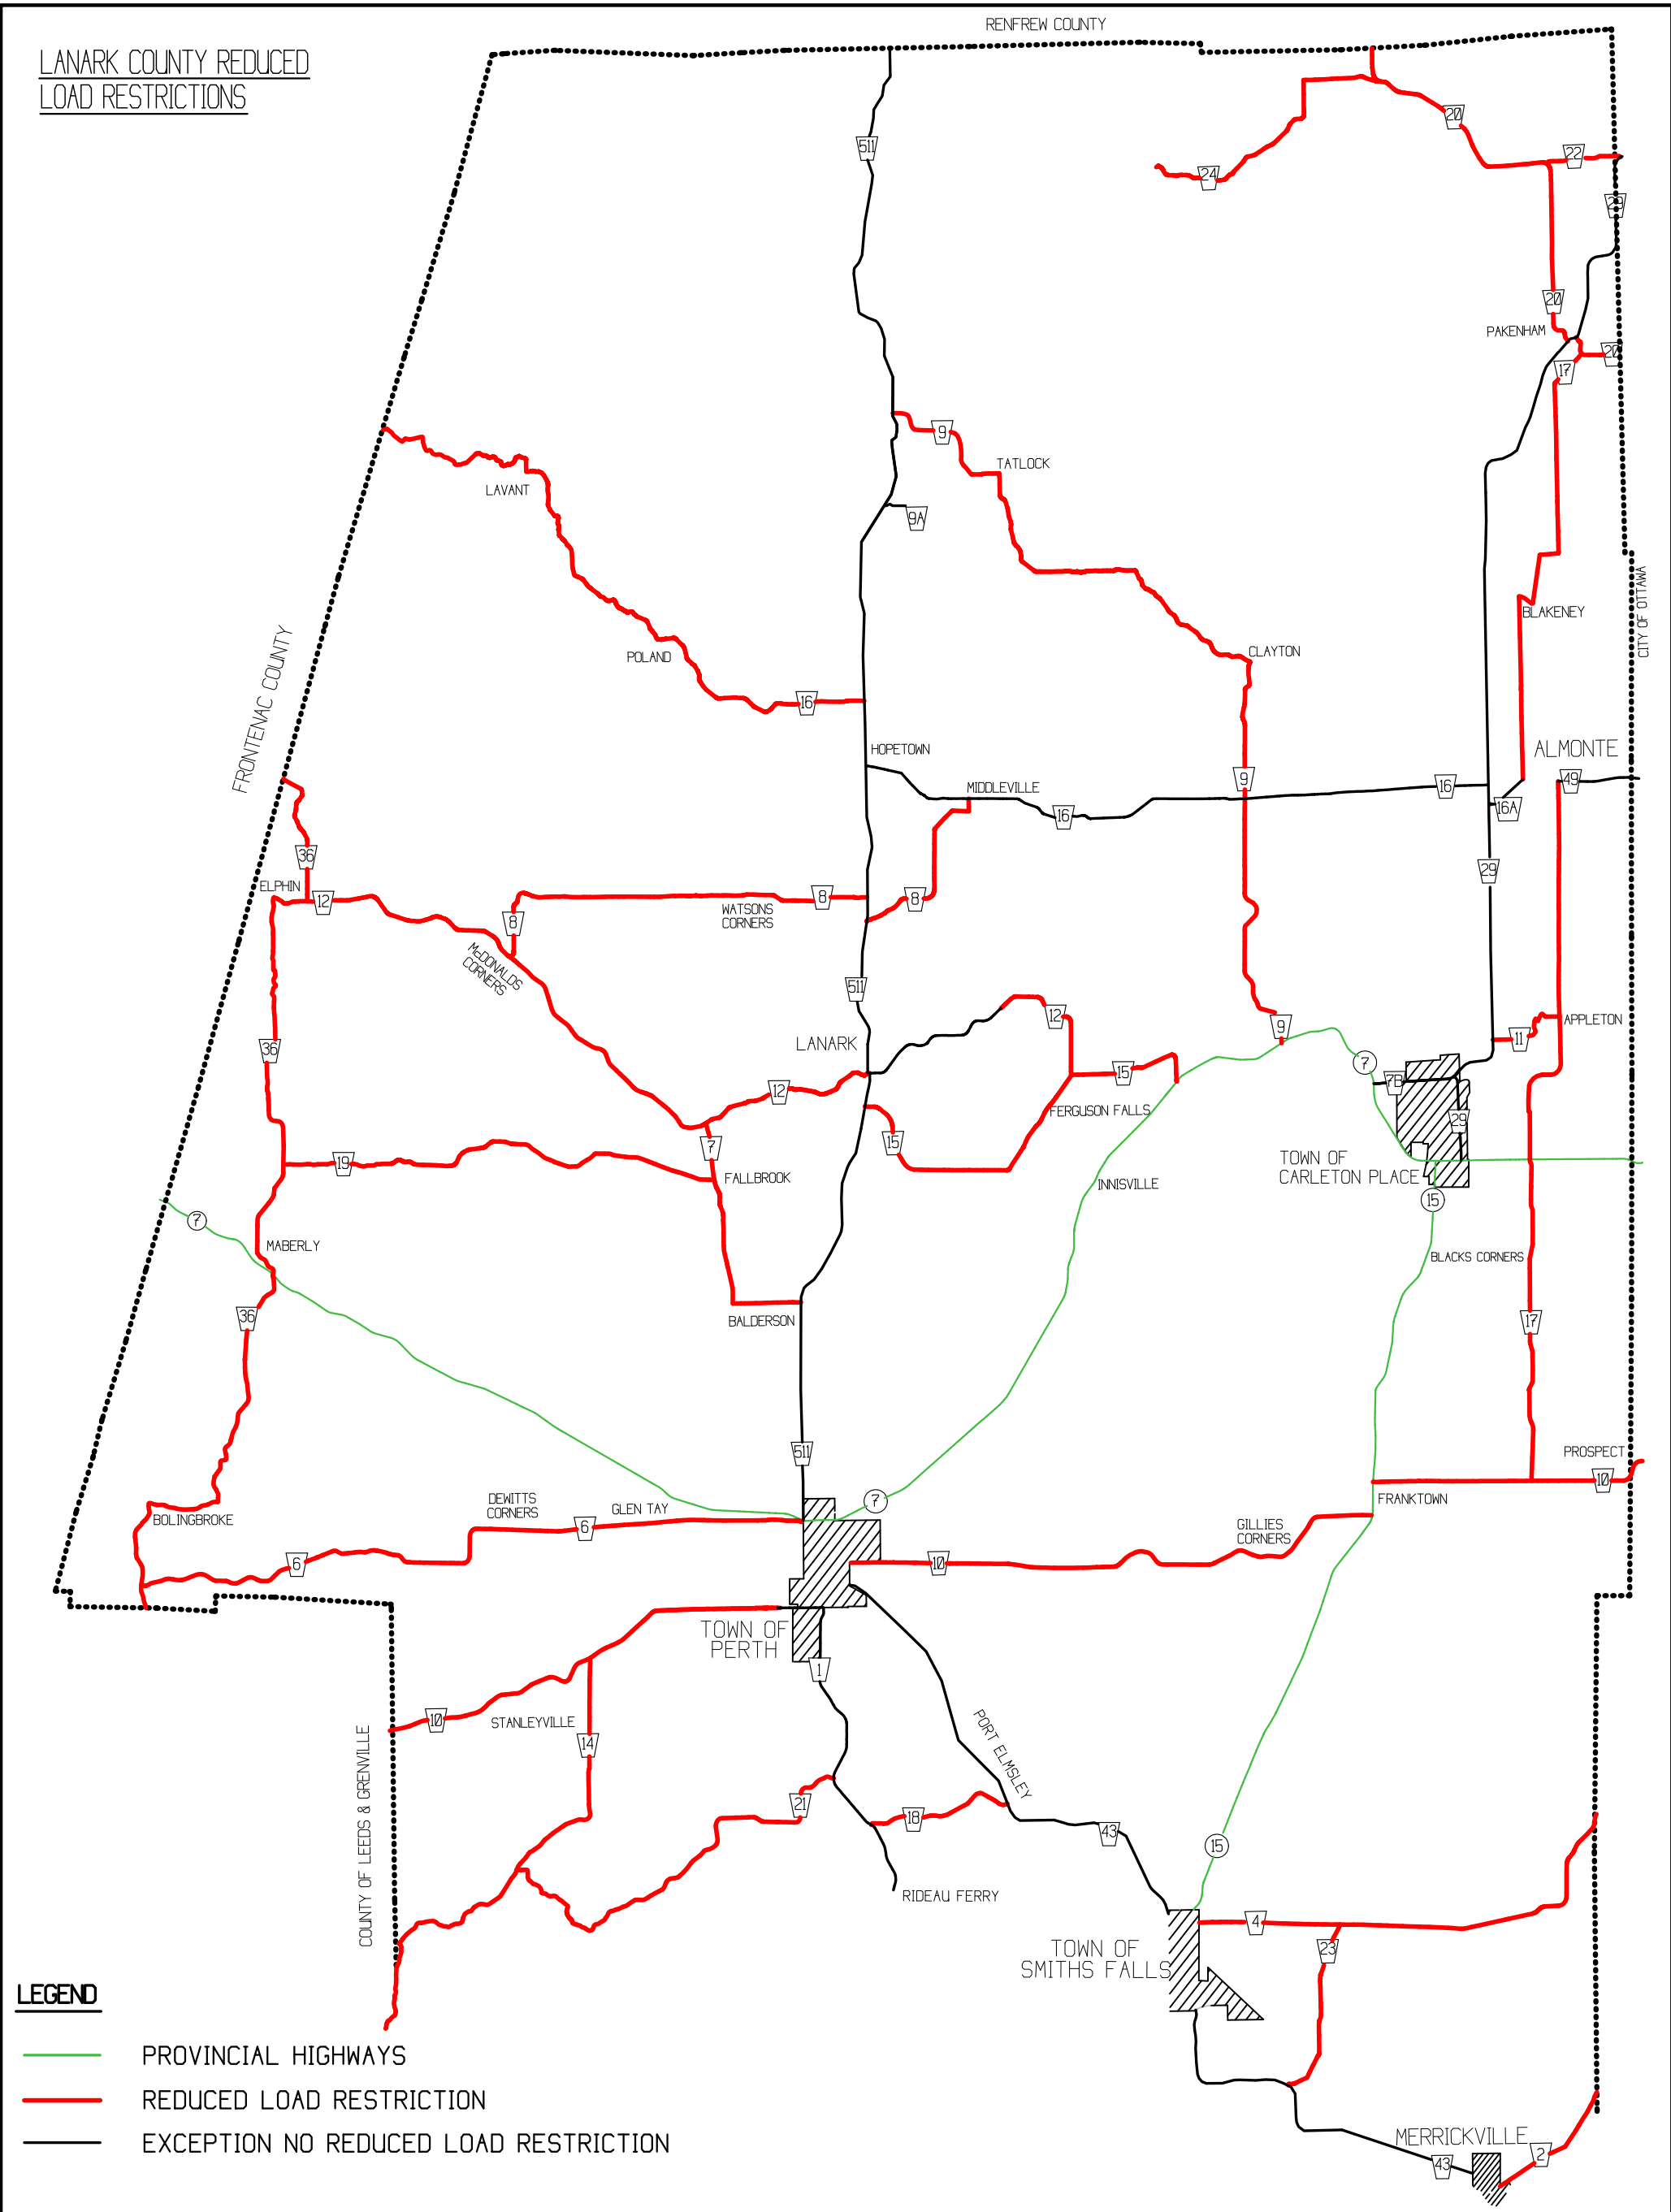

LANARK COUNTY REDUCED LOAD RESTRICTIONS

LEGEND

- PROVINCIAL HIGHWAYS
- REDUCED LOAD RESTRICTION
- EXCEPTION NO REDUCED LOAD RESTRICTION